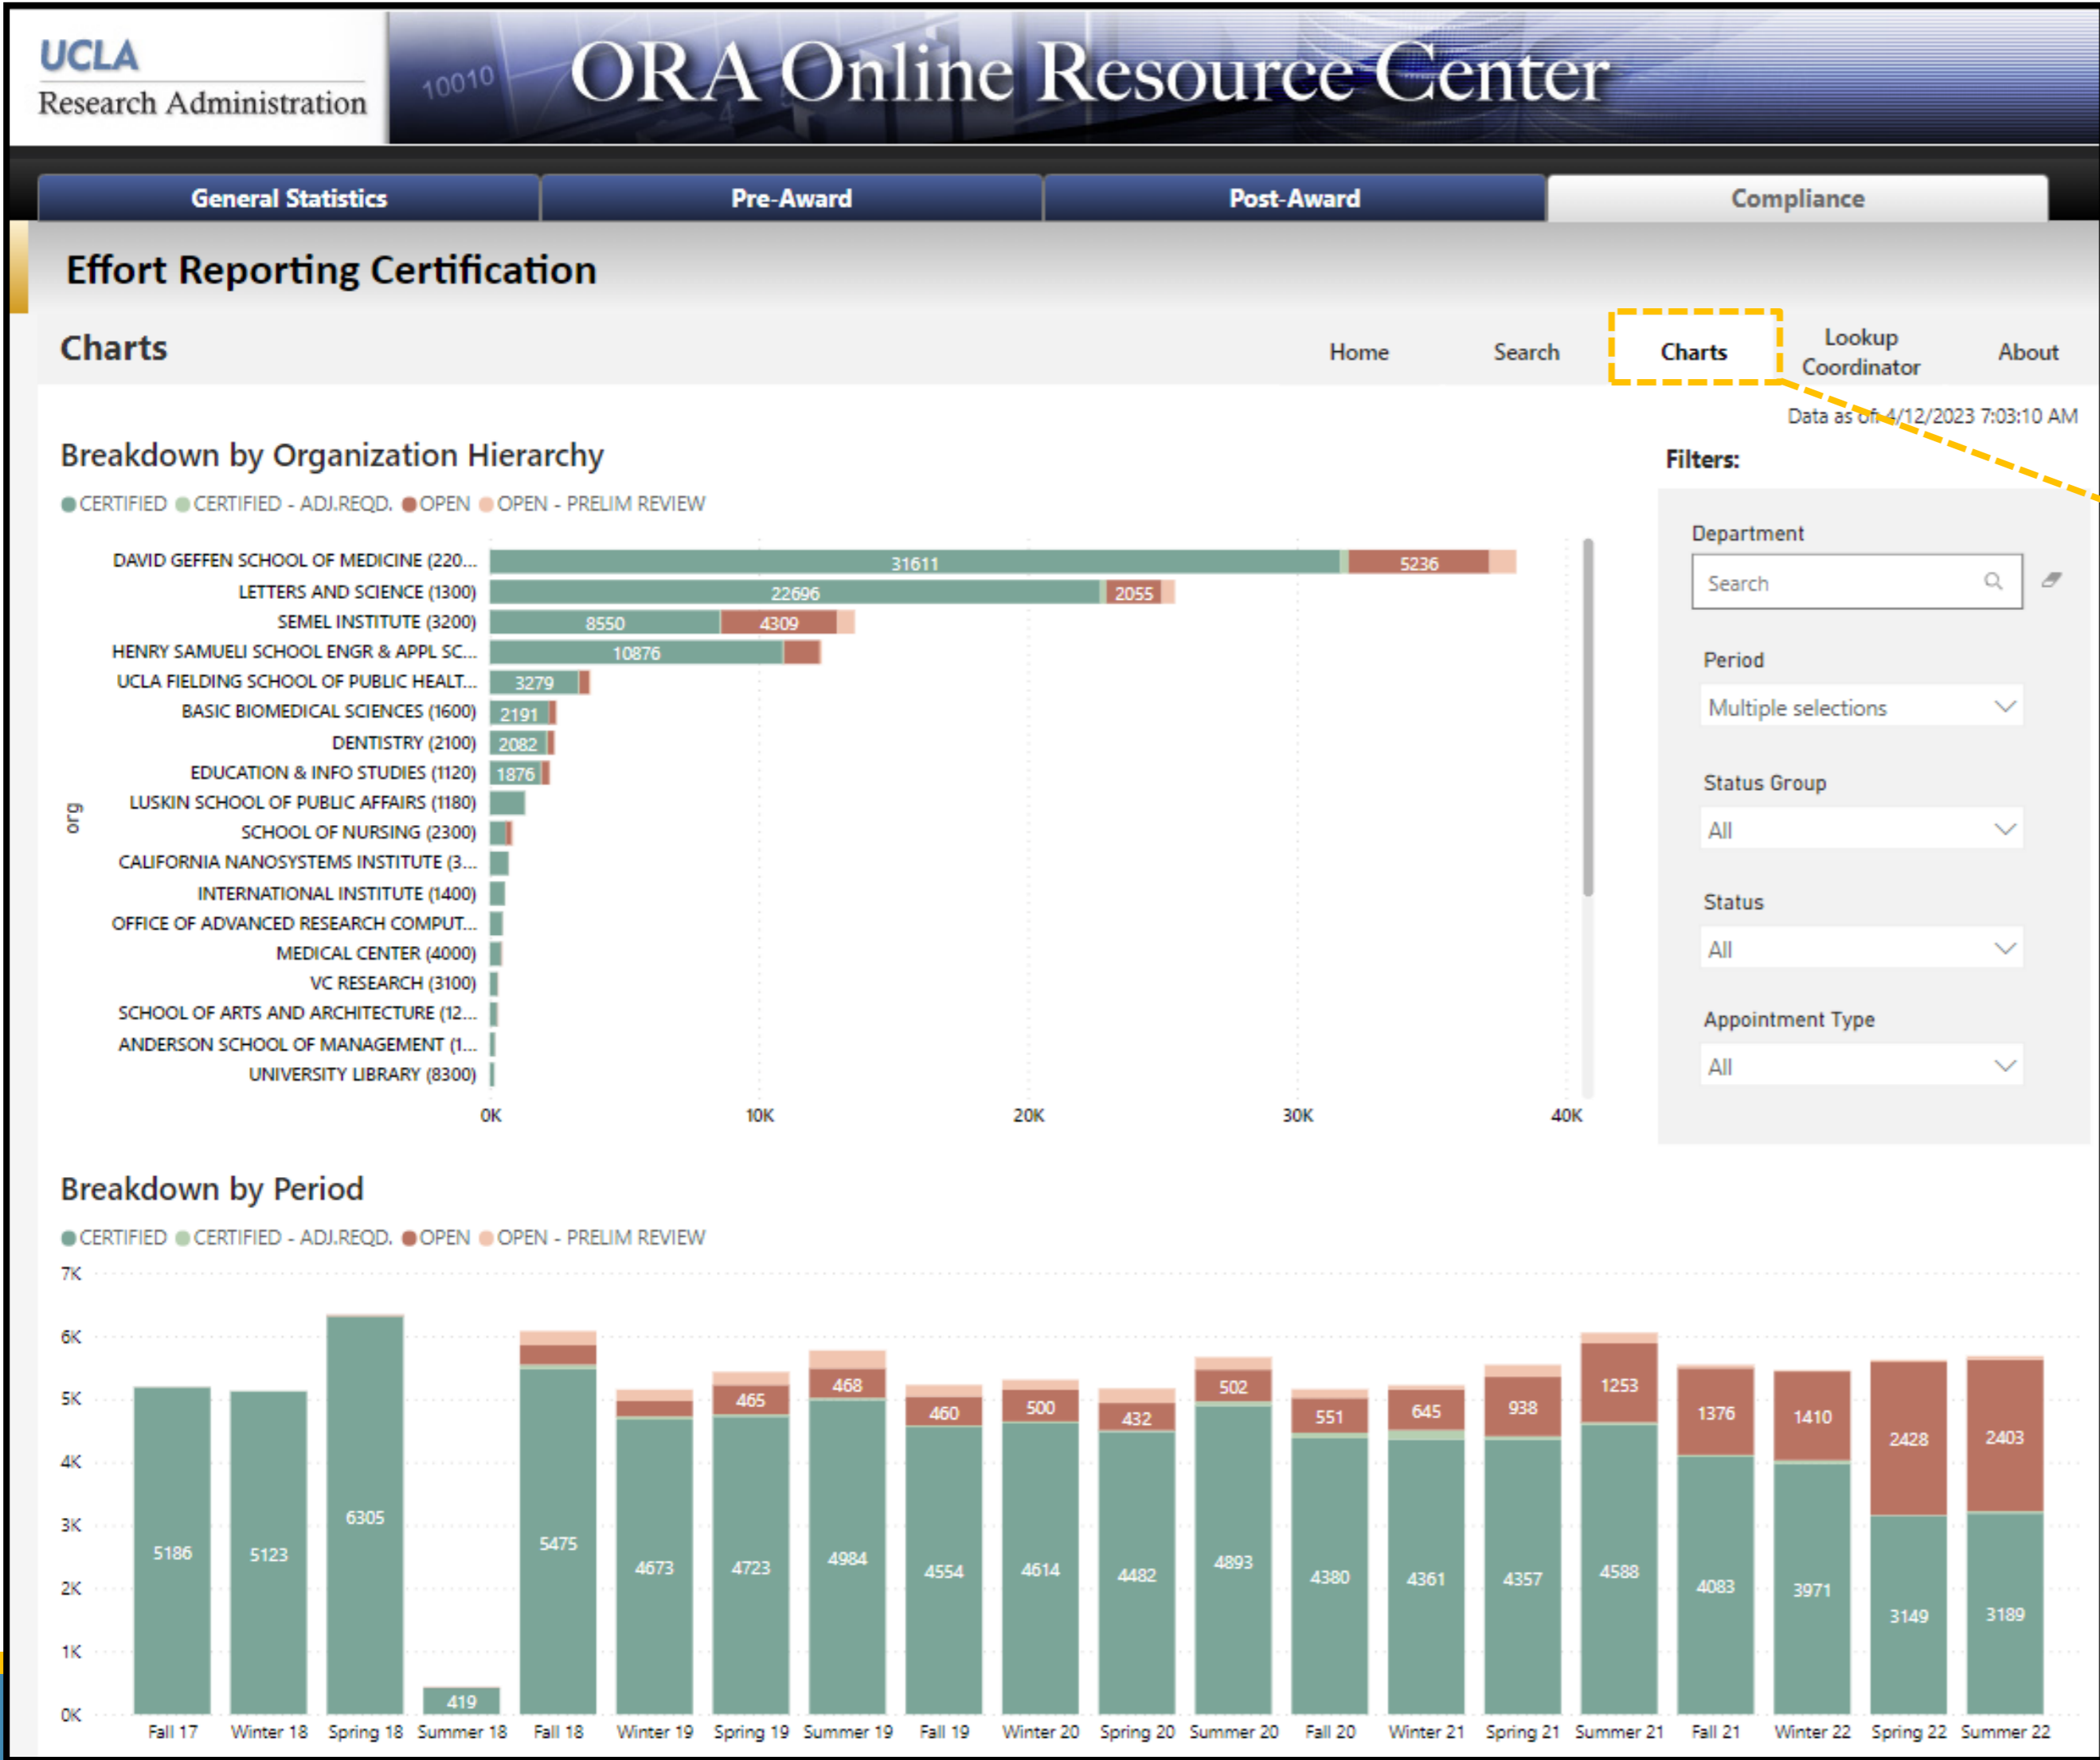

Effort Report Certification Status

Breakdown by Organizational Hierarchy

• Filtered Effort Report Certification Rates Are Accessed Through the Charts Tab

- Department, Period, Status